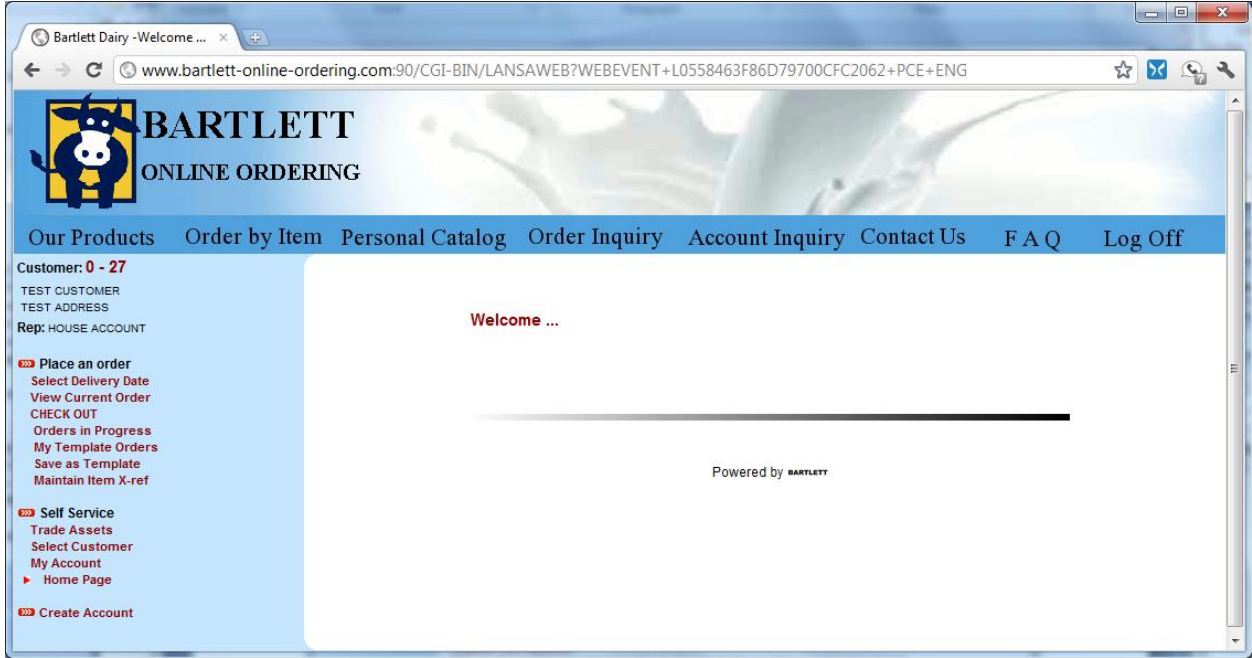

# Home Page

The Welcome Page is the first\* page you will see when you log in. Below the “Welcome” will be any upcoming promotions or special messages, check back often as these can change over time.

Also on this page it will list any orders that have not been submitted to Bartlett yet.